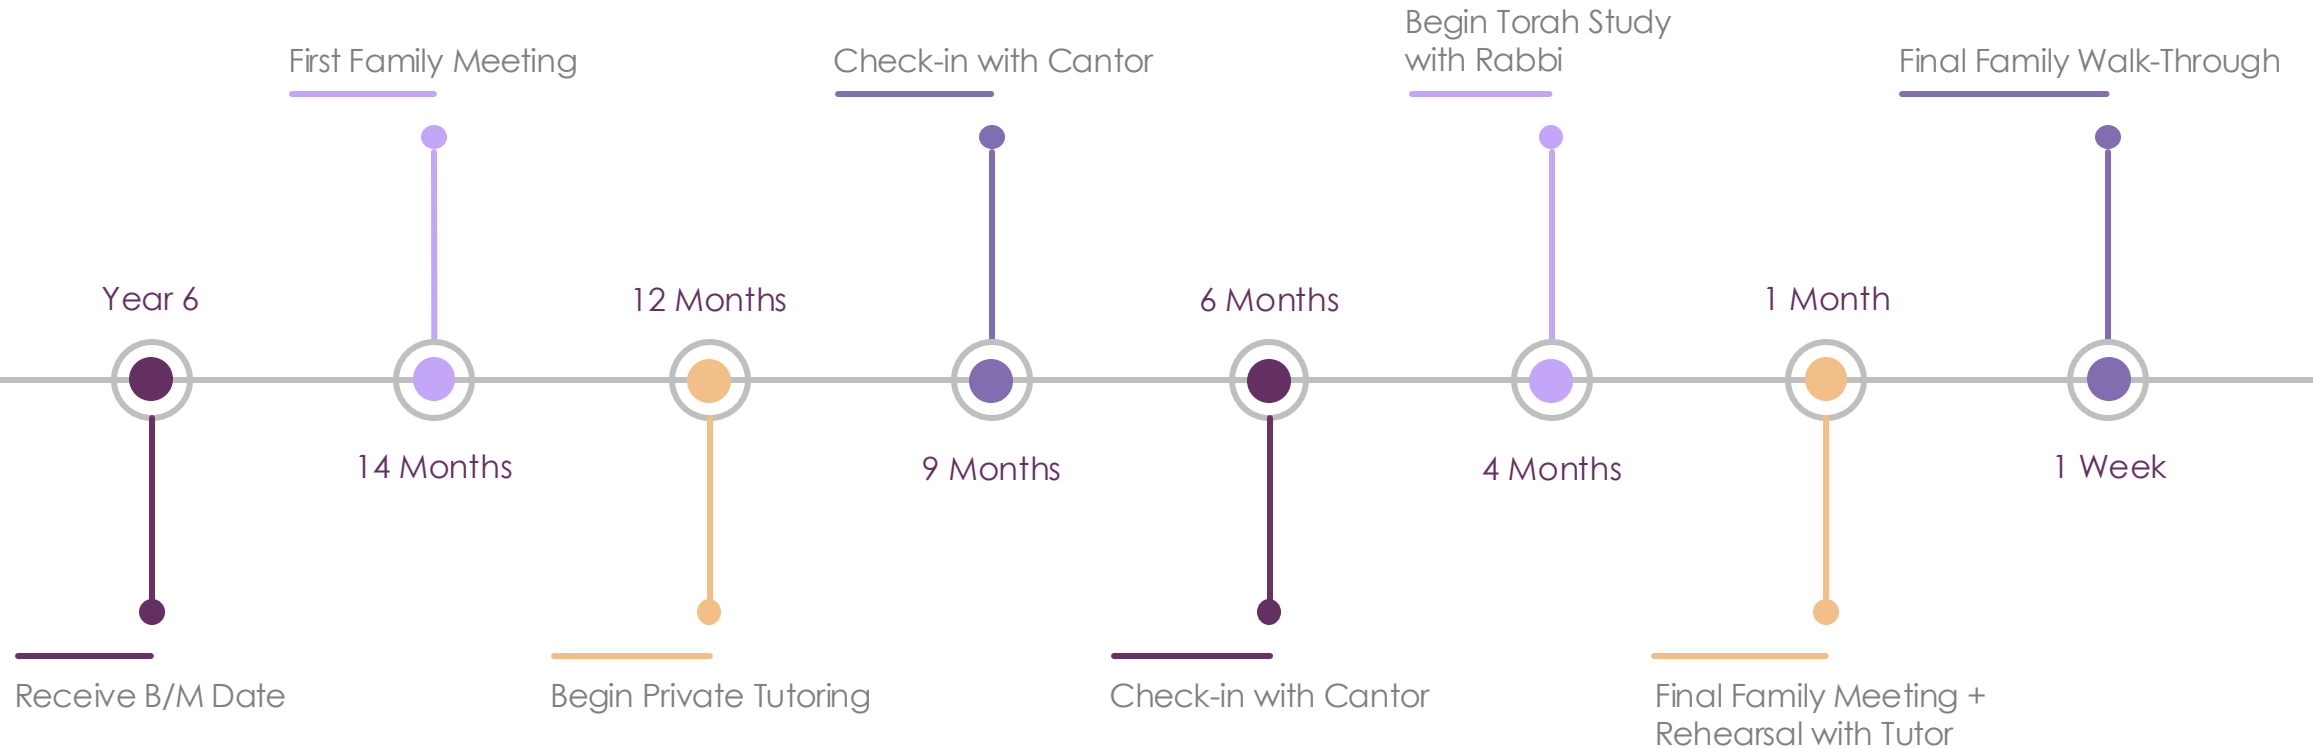

The Beit Mitzvah Timeline